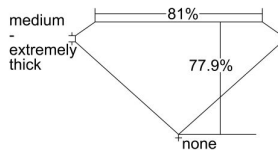

GIA®

FACSIMILE

GIA REPORT 5191886455

Verify this report at GIA.edu

GIA NATURAL DIAMOND DOSSIER®

November 29, 2018
GIA Report Number 5191886455
Shape and Cutting Style ..... Square Modified Brilliant
Measurements ..... 4.67 x 4.65 x 3.63 mm

GRADING RESULTS

Carat Weight ..... 0.71 carat
Color Grade ..... D
Clarity Grade VS1

ADDITIONAL GRADING INFORMATION

Polish ..... Good
Symmetry ..... Fair
Fluorescence ..... Medium Blue
Clarity Characteristics ..... Cloud, Feather
Inscription(s): GIA 5191886455, GSL377252

PROPORTIONS

Profile not to actual proportions

GRADING SCALES

GIA COLOR SCALE		GIA CLARITY SCALE			
COLORLESS	D	VERY VERY SLIGHTLY INCLUDED	FLAWLESS		
	E		INTERNALLY FLAWLESS		
	F	VERY SLIGHTLY INCLUDED	VVS₁		
	G		VVS₂		
	H		VS₁		
	NEAR COLORLESS	I	SLIGHTLY INCLUDED	VS₂	
		J		SI₁	
		FAINT	K	INCLUDED	SI₂
			L		I₁
			M		I₂
VERTICALLY COLORLESS	N	INCLUDED	I₃		
	O				
	P				
	Q				
	R				
LIGHT	S				
	T				
	U				
	V				
	W				
	X				
	Y				
	Z