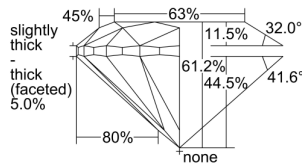

GIA®

FACSIMILE

GIA REPORT 6252428279

Verify this report at gia.edu

GIA DIAMOND DOSSIER®

April 06, 2017
GIA Report Number 6252428279
Shape and Cutting Style ..... Round Brilliant
Measurements ..... 5.65 - 5.70 x 3.47 mm

GRADING RESULTS

Carat Weight ..... 0.70 carat
Color Grade ..... D
Clarity Grade S11
Cut Grade ..... Very Good

ADDITIONAL GRADING INFORMATION

Polish ..... Excellent
Symmetry ..... Good
Fluorescence ..... None
Clarity Characteristics..... Crystal, Feather
Inscription(s): GIA 6252428279

PROPORTIONS

Profile to actual proportions