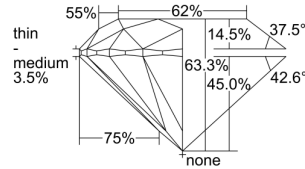

GIA®

FACSIMILE

GIA REPORT 5192497245

Verify this report at GIA.edu

GIA NATURAL DIAMOND DOSSIER®

July 10, 2018
GIA Report Number 5192497245
Shape and Cutting Style ..... Round Brilliant
Measurements ..... 5.05 - 5.13 x 3.22 mm

GRADING RESULTS

Carat Weight ..... 0.51 carat
Color Grade ..... K
Clarity Grade VS2
Cut Grade ..... Good

ADDITIONAL GRADING INFORMATION

Polish ..... Good
Symmetry ..... Good
Fluorescence ..... Medium Blue
Clarity Characteristics ..... Crystal, Cloud
Inscription(s): GIA 5192497245

PROPORTIONS

Profile to actual proportions