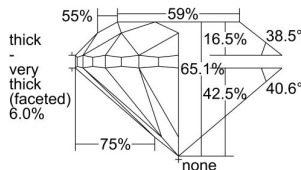

GIA®

FACSIMILE

GIA REPORT 5161782977

Verify this report at gia.edu

GIA DIAMOND DOSSIER®

January 06, 2015
GIA Report Number 5161782977
Shape and Cutting Style ..... Round Brilliant
Measurements ..... 4.74 - 4.79 x 3.10 mm

GRADING RESULTS

Carat Weight ..... 0.46 carat
Color Grade ..... D
Clarity Grade SI2
Cut Grade ..... Good

ADDITIONAL GRADING INFORMATION

Polish ..... Good
Symmetry ..... Good
Fluorescence ..... Medium Blue
Clarity Characteristics ..... Crystal, Indented Natural
Inscription(s): GIA 5161782977

PROPORTIONS

Profile to actual proportions