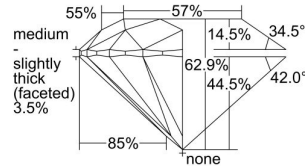

GIA®

FACSIMILE

GIA REPORT 5161687986

Verify this report at GIA.edu

GIA NATURAL DIAMOND DOSSIER®

March 13, 2019
GIA Report Number 5161687986
Shape and Cutting Style ..... Round Brilliant
Measurements ..... 4.72 - 4.75 x 2.98 mm

GRADING RESULTS

Carat Weight ..... 0.40 carat
Color Grade ..... D
Clarity Grade VS2
Cut Grade ..... Very Good

ADDITIONAL GRADING INFORMATION

Polish ..... Excellent
Symmetry ..... Very Good
Fluorescence ..... Strong Blue
Clarity Characteristics ..... Crystal, Cloud
Inscription(s): GIA 5161687986

PROPORTIONS

Profile to actual proportions

GRADING SCALES

GIA COLOR SCALE	GIA CLARITY SCALE	GIA CUT SCALE
COLOURLESS	FLAWLESS	EXCELLENT
D	INTERNALLY FLAWLESS	
E	VVS₁	VERY GOOD
F		
G	VS₁	GOOD
H		
I	SI₁	FAIR
J		
K	I₁	POOR
L		
M	I₂	
N		
O	I₃	
P		
Q		
R		
S		
T		
U		
V		
W		
X		
Y		
Z