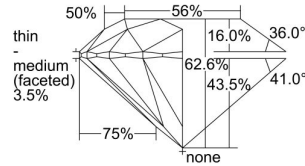

GIA®

FACSIMILE

GIA REPORT 5343473256

Verify this report at GIA.edu

GIA NATURAL DIAMOND DOSSIER®

January 02, 2020
GIA Report Number 5343473256
Shape and Cutting Style ..... Round Brilliant
Measurements ..... 6.17 - 6.21 x 3.87 mm

GRADING RESULTS

Carat Weight ..... 0.91 carat
Color Grade I
Clarity Grade SI2
Cut Grade ..... Excellent

ADDITIONAL GRADING INFORMATION

Polish ..... Excellent
Symmetry ..... Excellent
Fluorescence ..... None
Clarity Characteristics ..... Crystal, Cloud, Feather
Inscription(s): GIA 5343473256

PROPORTIONS

Profile to actual proportions