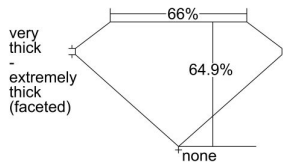

GIA®

FACSIMILE

GIA REPORT 5182687101

Verify this report at gia.edu

GIA DIAMOND DOSSIER®

August 24, 2017
GIA Report Number 5182687101
Shape and Cutting Style ..... Marquise Brilliant
Measurements ..... 7.41 x 4.29 x 2.79 mm

GRADING RESULTS

Carat Weight ..... 0.56 carat
Color Grade ..... J
Clarity Grade VS1

ADDITIONAL GRADING INFORMATION

Polish ..... Good
Symmetry ..... Good
Fluorescence ..... Faint
Clarity Characteristics ..... Cloud, Crystal
Inscription(s): GIA 5182687101

PROPORTIONS

Profile not to actual proportions

GRADING SCALES

GIA COLOR SCALE		GIA CLARITY SCALE			
COLORLESS	D	VERY VERY SLIGHTLY INCLUDED	FLAWLESS		
	E		INTERNALLY FLAWLESS		
	F	VERY SLIGHTLY INCLUDED	VVS₁		
	G		VVS₂		
	H		VS₁		
	NEAR COLORLESS	I	SLIGHTLY INCLUDED	VS₂	
		J		SI₁	
		FAINT	K	INCLUDED	SI₂
			L		I₁
			M		I₂
VERY LIGHT	N		INCLUDED	I₃	
	O				
	P				
	Q				
LIGHT	R				
	S				
	T				
	U				
	V				
	Z