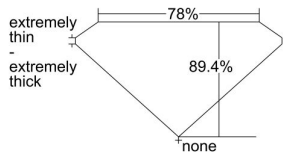

GIA®

FACSIMILE

GIA REPORT 2185850846

Verify this report at gia.edu

GIA DIAMOND DOSSIER®

November 03, 2017
GIA Report Number 2185850846
Shape and Cutting Style ..... Rectangular Modified Brilliant
Measurements ..... 4.51 x 3.81 x 3.41 mm

GRADING RESULTS

Carat Weight ..... 0.51 carat
Color Grade ..... J
Clarity Grade S11

ADDITIONAL GRADING INFORMATION

Polish ..... Good
Symmetry ..... Fair
Fluorescence ..... Faint
Clarity Characteristics ..... Etch Channel
Inscription(s): GIA 2185850846

PROPORTIONS

Profile not to actual proportions

GRADING SCALES

GIA COLOR SCALE		GIA CLARITY SCALE			
COLORLESS	D	VERY VERY SLIGHTLY INCLUDED	FLAWLESS		
	E		INTERNALLY FLAWLESS		
	F	VERY SLIGHTLY INCLUDED	VVS₁		
	G		VVS₂		
	H		VS₁		
	NEAR COLORLESS	I	SLIGHTLY INCLUDED	VS₂	
		J		S1₁	
		FAINT	K	INCLUDED	S1₂
			L		I₁
			M		I₂
VERY LIGHT	N	LIGHT	I₃		
	O				
	P				
	Q				
	R