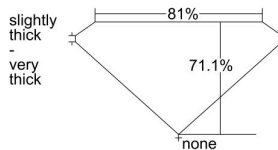

GIA®

FACSIMILE

GIA REPORT 5192780919

Verify this report at gia.edu

GIA DIAMOND DOSSIER®

October 31, 2018
GIA Report Number 5192780919
Shape and Cutting Style ..... Square Modified Brilliant
Measurements ..... 4.26 x 4.25 x 3.02 mm

GRADING RESULTS

Carat Weight ..... 0.46 carat
Color Grade ..... D
Clarity Grade SI2

ADDITIONAL GRADING INFORMATION

Polish ..... Good
Symmetry ..... Good
Fluorescence ..... None
Clarity Characteristics..... Feather, Crystal, Cloud
Inscription(s): GIA 5192780919

PROPORTIONS

Profile not to actual proportions

GRADING SCALES

GIA COLOR SCALE		GIA CLARITY SCALE			
COLORLESS	D	VERY VERY SLIGHTLY INCLUDED	FLAWLESS		
	E		INTERNALLY FLAWLESS		
	F	VERY SLIGHTLY INCLUDED	VVS₁		
	G		VVS₂		
	H		VS₁		
	NEAR COLORLESS	I	SLIGHTLY INCLUDED	SI₁	
		J		SI₂	
		FAINT	K	INCLUDED	I₁
			L		I₂
			M		I₃
VERY LIGHT	N				
	O				
	P				
	Q				
	R				
	S				
	T				
LIGHT	U				
	V				
	W				
	X				
	Y				
	Z