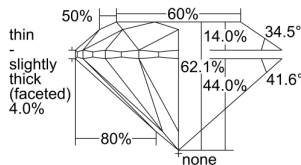

GIA®

FACSIMILE

GIA REPORT 2286773876

Verify this report at GIA.edu

GIA NATURAL DIAMOND DOSSIER®

April 13, 2018
GIA Report Number 2286773876
Shape and Cutting Style ..... Round Brilliant
Measurements ..... 3.90 - 3.93 x 2.43 mm

GRADING RESULTS

Carat Weight ..... 0.23 carat
Color Grade ..... G
Clarity Grade VS1
Cut Grade ..... Excellent

ADDITIONAL GRADING INFORMATION

Polish ..... Excellent
Symmetry ..... Excellent
Fluorescence ..... Faint
Clarity Characteristics ..... Crystal, Cloud
Inscription(s): GIA 2286773876

PROPORTIONS

GRADING SCALES

GIA COLOR SCALE	GIA CLARITY SCALE	GIA CUT SCALE	
D	FLAWLESS	EXCELLENT	
E	INTERNALLY FLAWLESS		
F		VVS₁	VERY GOOD
G	VVS₂		
H	VS₁	GOOD	
I	VS₂		
J	SI₁	FAIR	
K	SI₂		
L	I₁	POOR	
M			
N			
O	I₂		
P			
Q			
R	I₃		
S			
T			
U			
V			
W			
X			
Y			
Z