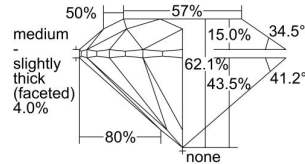

GIA®

FACSIMILE

GIA REPORT 5326454944

Verify this report at GIA.edu

GIA NATURAL DIAMOND DOSSIER®

April 08, 2019
GIA Report Number 5326454944
Shape and Cutting Style ..... Round Brilliant
Measurements ..... 3.75 - 3.76 x 2.33 mm

GRADING RESULTS

Carat Weight ..... 0.20 carat
Color Grade ..... D
Clarity Grade VVS2
Cut Grade ..... Excellent

ADDITIONAL GRADING INFORMATION

Polish ..... Excellent
Symmetry ..... Excellent
Fluorescence ..... Faint
Clarity Characteristics ..... Pinpoint
Inscription(s): GIA 5326454944

PROPORTIONS

Profile to actual proportions

GRADING SCALES

GIA COLOR SCALE	GIA CLARITY SCALE	GIA CUT SCALE	
D	FLAWLESS	EXCELLENT	
E	INTERNALLY FLAWLESS		
F		VVS₁	VERY GOOD
G	VVS₂		
H	VS₁	GOOD	
I	VS₂		
J	SI₁	FAIR	
K	SI₂		
L	I₁	POOR	
M	I₂		
N	I₃		
O			
P			
Q			
R			
S			
T			
U			
V			
W			
X			
Y			
Z