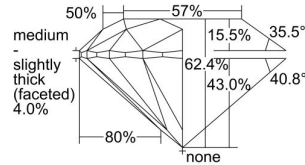

GIA®

FACSIMILE

GIA REPORT 6325469749

Verify this report at GIA.edu

GIA NATURAL DIAMOND DOSSIER®

April 10, 2019
GIA Report Number 6325469749
Shape and Cutting Style ..... Round Brilliant
Measurements ..... 3.66 - 3.68 x 2.29 mm

GRADING RESULTS

Carat Weight ..... 0.19 carat
Color Grade ..... E
Clarity Grade VVS1
Cut Grade ..... Excellent

ADDITIONAL GRADING INFORMATION

Polish ..... Excellent
Symmetry ..... Excellent
Fluorescence ..... Faint
Clarity Characteristics ..... Pinpoint
Inscription(s): GIA 6325469749

PROPORTIONS

Profile to actual proportions

GRADING SCALES

GIA COLOR SCALE	GIA CLARITY SCALE	GIA CUT SCALE	
D	FLAWLESS	EXCELLENT	
E	INTERNALLY FLAWLESS		
F		VVS₁	VERY GOOD
G	VVS₂		
H	VS₁	GOOD	
I	VS₂		
J	SI₁	FAIR	
K	SI₂		
L	I₁	POOR	
M	I₂		
N	I₃		
O			
P			
Q			
R			
S			
T			
U			
V			
W			
X			
Y			
Z