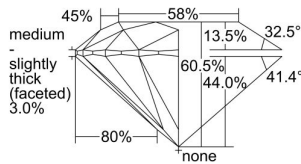

GIA®

FACSIMILE

GIA REPORT 2317651951

Verify this report at GIA.edu

GIA NATURAL DIAMOND DOSSIER®

January 09, 2019
GIA Report Number 2317651951
Shape and Cutting Style ..... Round Brilliant
Measurements ..... 3.70 - 3.73 x 2.25 mm

GRADING RESULTS

Carat Weight ..... 0.18 carat
Color Grade ..... D
Clarity Grade VVS1
Cut Grade ..... Excellent

ADDITIONAL GRADING INFORMATION

Polish ..... Excellent
Symmetry ..... Very Good
Fluorescence ..... None
Clarity Characteristics ..... Pinpoint
Inscription(s): GIA 2317651951

PROPORTIONS

Profile to actual proportions

GRADING SCALES

GIA COLOR SCALE	GIA CLARITY SCALE	GIA CUT SCALE	
D	FLAWLESS	EXCELLENT	
E	INTERNALLY FLAWLESS		
F		VVS₁	VERY GOOD
G	VVS₂		
H	VS₁	GOOD	
I	VS₂		
J	SI₁	FAIR	
K	SI₂		
L	I₁	POOR	
M	I₂		
N	I₃		
O			
P			
Q			
R			
S			
T			
U			
V			
W			
X			
Y			
Z