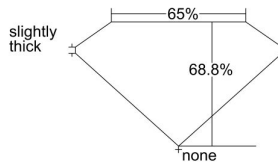

GIA®

FACSIMILE

GIA REPORT 6207678704

Verify this report at GIA.edu

GIA NATURAL DIAMOND DOSSIER®

October 23, 2019
GIA Report Number **6207678704**
Shape and Cutting Style ..... **Square Emerald Cut**
Measurements ..... **5.15 x 5.02 x 3.45 mm**

GRADING RESULTS

Carat Weight ..... **0.80 carat**
Color Grade ..... **F**
Clarity Grade **VS1**

ADDITIONAL GRADING INFORMATION

Polish ..... **Excellent**
Symmetry ..... **Very Good**
Fluorescence ..... **None**
Clarity Characteristics..... **Crystal, Needle, Pinpoint**
Inscription(s): **GIA 6207678704**

PROPORTIONS

Profile not to actual proportions

GRADING SCALES

GIA COLOR SCALE		GIA CLARITY SCALE			
COLORLESS	D	VERY VERY SLIGHTLY INCLUDED	FLAWLESS		
	E		INTERNALLY FLAWLESS		
	F	VERY SLIGHTLY INCLUDED	VVS₁		
	G		VVS₂		
	H		VS₁		
	NEAR COLORLESS	I	SLIGHTLY INCLUDED	VS₂	
		J		SI₁	
		FAINT	K	INCLUDED	SI₂
			L		I₁
			M		I₂
VERT LIGHT	N	INCLUDED	I₃		
	O				
	P				
	Q				
	R				
LIGHT	S				
	T				
	U				
	V				
	W				
	X				
	Y				
	Z