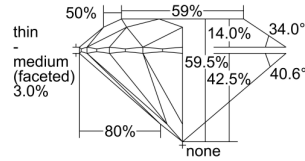

GIA®

FACSIMILE

GIA REPORT 5306008246

Verify this report at GIA.edu

GIA NATURAL DIAMOND DOSSIER®

August 09, 2018
GIA Report Number 5306008246
Shape and Cutting Style ..... Round Brilliant
Measurements ..... 5.34 - 5.36 x 3.18 mm

GRADING RESULTS

Carat Weight ..... 0.55 carat
Color Grade ..... G
Clarity Grade VS2
Cut Grade ..... Excellent

ADDITIONAL GRADING INFORMATION

Polish ..... Excellent
Symmetry ..... Excellent
Fluorescence ..... None
Clarity Characteristics ..... Cloud, Needle
Inscription(s): GIA 5306008246

PROPORTIONS

Profile to actual proportions

GRADING SCALES

GIA COLOR SCALE	GIA CLARITY SCALE	GIA CUT SCALE	
D	FLAWLESS	EXCELLENT	
E	INTERNALLY FLAWLESS		
F		VVS₁	VERY GOOD
G	VVS₂		
H	VS₁	GOOD	
I	VS₂		
J	SI₁	FAIR	
K	SI₂		
L	I₁	POOR	
M			
N			
O	I₂		
P			
Q			
R	I₃		
S			
T			
U			
V			
W			
X			
Y			
Z