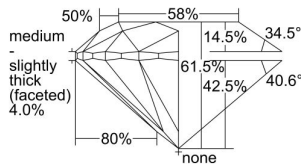

GIA®

FACSIMILE

GIA REPORT 5323358679

Verify this report at GIA.edu

GIA NATURAL DIAMOND DOSSIER®

March 26, 2019
GIA Report Number 5323358679
Shape and Cutting Style ..... Round Brilliant
Measurements ..... 4.27 - 4.31 x 2.64 mm

GRADING RESULTS

Carat Weight ..... 0.30 carat
Color Grade ..... D
Clarity Grade VVS1
Cut Grade ..... Excellent

ADDITIONAL GRADING INFORMATION

Polish ..... Excellent
Symmetry ..... Very Good
Fluorescence ..... None
Clarity Characteristics ..... Pinpoint
Inscription(s): GIA 5323358679

PROPORTIONS

Profile to actual proportions

GRADING SCALES

GIA COLOR SCALE

COLORLESS	D
	E
	F
	G
	H
	I
	J
NEAR COLORLESS	K
	L
Faint	M
	N
	O
	P
Very Light	Q
	R
	S
	T
	U
	V
Light	W
	X
	Y
	Z

GIA CLARITY SCALE

FLAWLESS	VERY VERY SLIGHTLY INCLUDED	VVS₁	
			VVS₂
INTERNALLY FLAWLESS	VERY SLIGHTLY INCLUDED	VS₁	
		VS₂	
SLIGHTLY INCLUDED	SLIGHTLY INCLUDED	SI₁	
		SI₂	
INCLUDED	INCLUDED	I₁	
		I₂	
		I₃	

GIA CUT SCALE

EXCELLENT
VERY GOOD
GOOD
FAIR
POOR