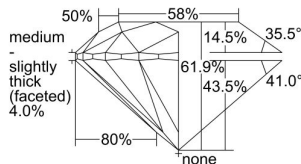

GIA®

FACSIMILE

GIA REPORT 2294153352

Verify this report at GIA.edu

GIA NATURAL DIAMOND DOSSIER®

May 18, 2018
GIA Report Number 2294153352
Shape and Cutting Style ..... Round Brilliant
Measurements ..... 4.06 - 4.09 x 2.52 mm

GRADING RESULTS

Carat Weight ..... 0.26 carat
Color Grade ..... D
Clarity Grade VS2
Cut Grade ..... Excellent

ADDITIONAL GRADING INFORMATION

Polish ..... Excellent
Symmetry ..... Excellent
Fluorescence ..... None
Clarity Characteristics ..... Crystal, Cloud
Inscription(s): GIA 2294153352

PROPORTIONS

Profile to actual proportions

GRADING SCALES

GIA COLOR SCALE	GIA CLARITY SCALE	GIA CUT SCALE	
D	FLAWLESS	EXCELLENT	
E	INTERNALLY FLAWLESS		
F		VVS₁	VERY GOOD
G	VVS₂		
H	VS₁	GOOD	
I	VS₂		
J	SI₁	FAIR	
K	SI₂		
L	I₁	POOR	
M	I₂		
N	I₃		
O			
P			
Q			
R			
S			
T			
U			
V			
W			
X			
Y			
Z