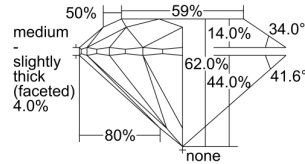

GIA®

FACSIMILE

GIA REPORT 5293249369

Verify this report at GIA.edu

GIA NATURAL DIAMOND DOSSIER®

May 28, 2018
GIA Report Number 5293249369
Shape and Cutting Style ..... Round Brilliant
Measurements ..... 3.91 - 3.95 x 2.44 mm

GRADING RESULTS

Carat Weight ..... 0.23 carat
Color Grade ..... E
Clarity Grade VS1
Cut Grade ..... Excellent

ADDITIONAL GRADING INFORMATION

Polish ..... Excellent
Symmetry ..... Very Good
Fluorescence ..... Faint
Clarity Characteristics ..... Crystal, Pinpoint
Inscription(s): GIA 5293249369

PROPORTIONS

Profile to actual proportions

GRADING SCALES

GIA COLOR SCALE	GIA CLARITY SCALE	GIA CUT SCALE	
D	FLAWLESS	EXCELLENT	
E	INTERNALLY FLAWLESS		
F		VVS₁	VERY GOOD
G	VVS₂		
H	VS₁	GOOD	
I	VS₂		
J	SI₁	FAIR	
K	SI₂		
L	I₁	POOR	
M	I₂		
N	I₃		
O			
P			
Q			
R			
S			
T			
U			
V			
W			
X			
Y			
Z