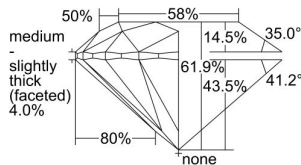

GIA®

FACSIMILE

GIA REPORT 7268157348

Verify this report at gia.edu

GIA DIAMOND DOSSIER®

June 21, 2017
GIA Report Number 7268157348
Shape and Cutting Style ..... Round Brilliant
Measurements ..... 3.69 - 3.70 x 2.29 mm

GRADING RESULTS

Carat Weight ..... 0.19 carat
Color Grade ..... D
Clarity Grade VS1
Cut Grade ..... Excellent

ADDITIONAL GRADING INFORMATION

Polish ..... Excellent
Symmetry ..... Excellent
Fluorescence ..... Faint
Clarity Characteristics ..... Crystal
Inscription(s): GIA 7268157348

PROPORTIONS

Profile to actual proportions

GRADING SCALES

GIA COLOR SCALE	GIA CLARITY SCALE	GIA CUT SCALE	
D	FLAWLESS	EXCELLENT	
E	INTERNALLY FLAWLESS		
F		VVS₁	VERY GOOD
G	VVS₂		
H	VS₁	GOOD	
I	VS₂		
J	SI₁	FAIR	
K	SI₂		
L	I₁	POOR	
M	I₂		
N	I₃		
O			
P			
Q			
R			
S			
T			
U			
V			
W			
X			
Y			
Z