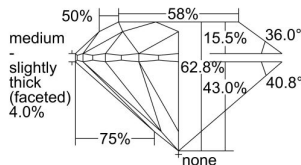

GIA®

FACSIMILE

GIA REPORT 5336240848

Verify this report at GIA.edu

GIA NATURAL DIAMOND DOSSIER®

July 09, 2019
GIA Report Number 5336240848
Shape and Cutting Style ..... Round Brilliant
Measurements ..... 5.74 - 5.79 x 3.62 mm

GRADING RESULTS

Carat Weight ..... 0.75 carat
Color Grade ..... G
Clarity Grade VS2
Cut Grade ..... Excellent

ADDITIONAL GRADING INFORMATION

Polish ..... Excellent
Symmetry ..... Excellent
Fluorescence ..... Medium Blue
Clarity Characteristics ..... Cloud
Inscription(s): GIA 5336240848

PROPORTIONS

Profile to actual proportions

GRADING SCALES

GIA COLOR SCALE

COLORED	D
	E
	F
	G
	H
	I
	J
NEAR COLORLESS	K
	L
	M
	N
	O
	P
	Q
	R
	S
	T
	U
	V
	W
	X
	Y
	Z

GIA CLARITY SCALE

GIA CUT SCALE

EXCELLENT
VERY GOOD
GOOD
FAIR
POOR