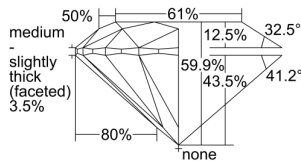

GIA®

FACSIMILE

GIA REPORT 2274657542

Verify this report at GIA.edu

GIA NATURAL DIAMOND DOSSIER®

December 21, 2017
GIA Report Number 2274657542
Shape and Cutting Style ..... Round Brilliant
Measurements ..... 3.67 - 3.69 x 2.20 mm

GRADING RESULTS

Carat Weight ..... 0.18 carat
Color Grade ..... E
Clarity Grade VS1
Cut Grade ..... Excellent

ADDITIONAL GRADING INFORMATION

Polish ..... Excellent
Symmetry ..... Excellent
Fluorescence ..... None
Clarity Characteristics ..... Cloud, Pinpoint
Inscription(s): GIA 2274657542

PROPORTIONS

Profile to actual proportions

GRADING SCALES

GIA COLOR SCALE	GIA CLARITY SCALE	GIA CUT SCALE
D	FLAWLESS	EXCELLENT
E	INTERNALLY FLAWLESS	
F	VVS₁	VERY GOOD
G		
H	VS₁	GOOD
I		
J	VS₂	FAIR
K		
L	SI₁	POOR
M		
N	I₁	
O		
P	I₂	
Q		
R	I₃	
S		
T		
U		
V		
W		
X		
Y		
Z